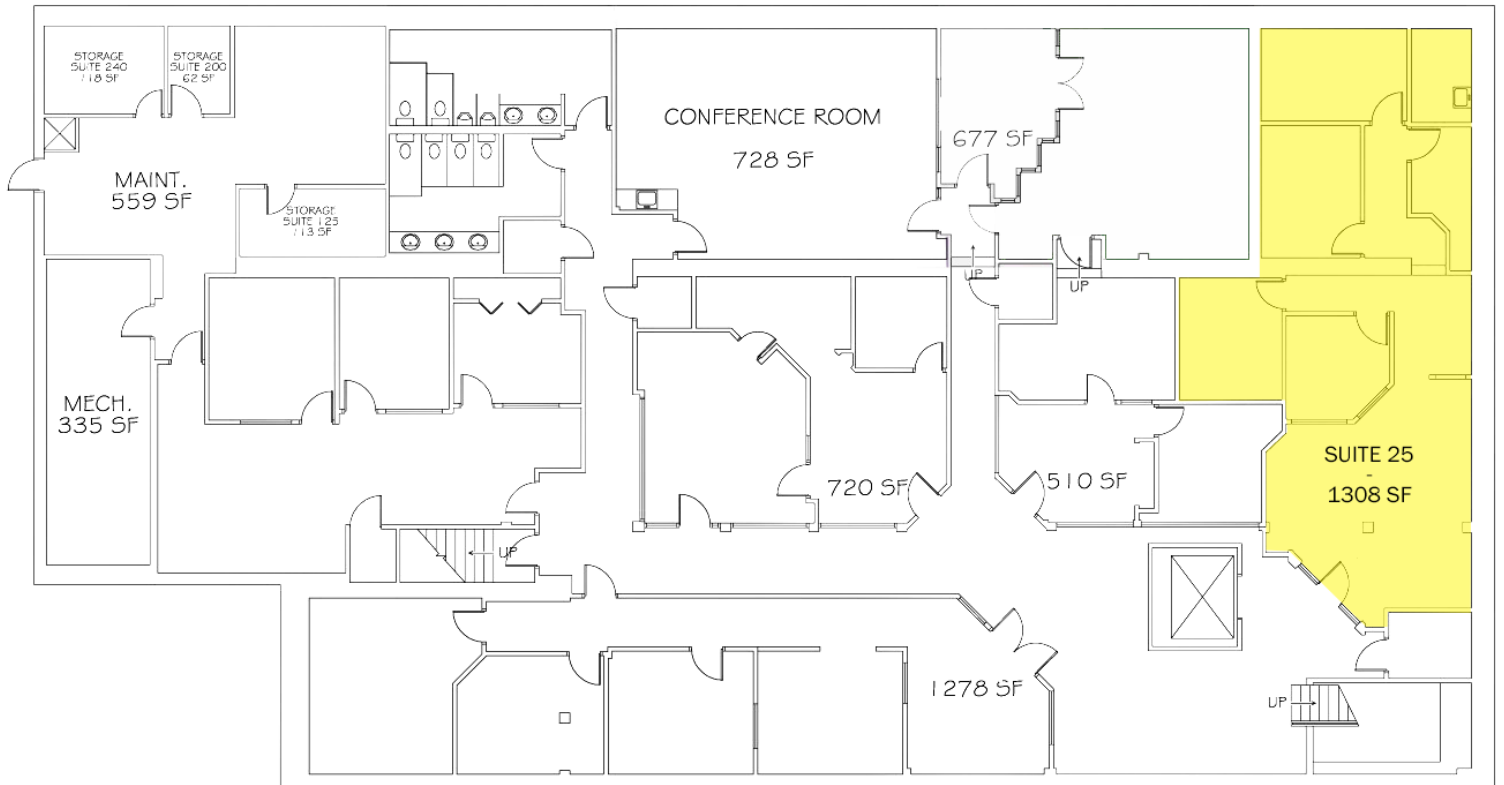

FLOOR PLAN

Mike Ilse

Broker Associate | Partner
Commercial Realtor®

701.223.2450

mike@aspengrouprealestate.com