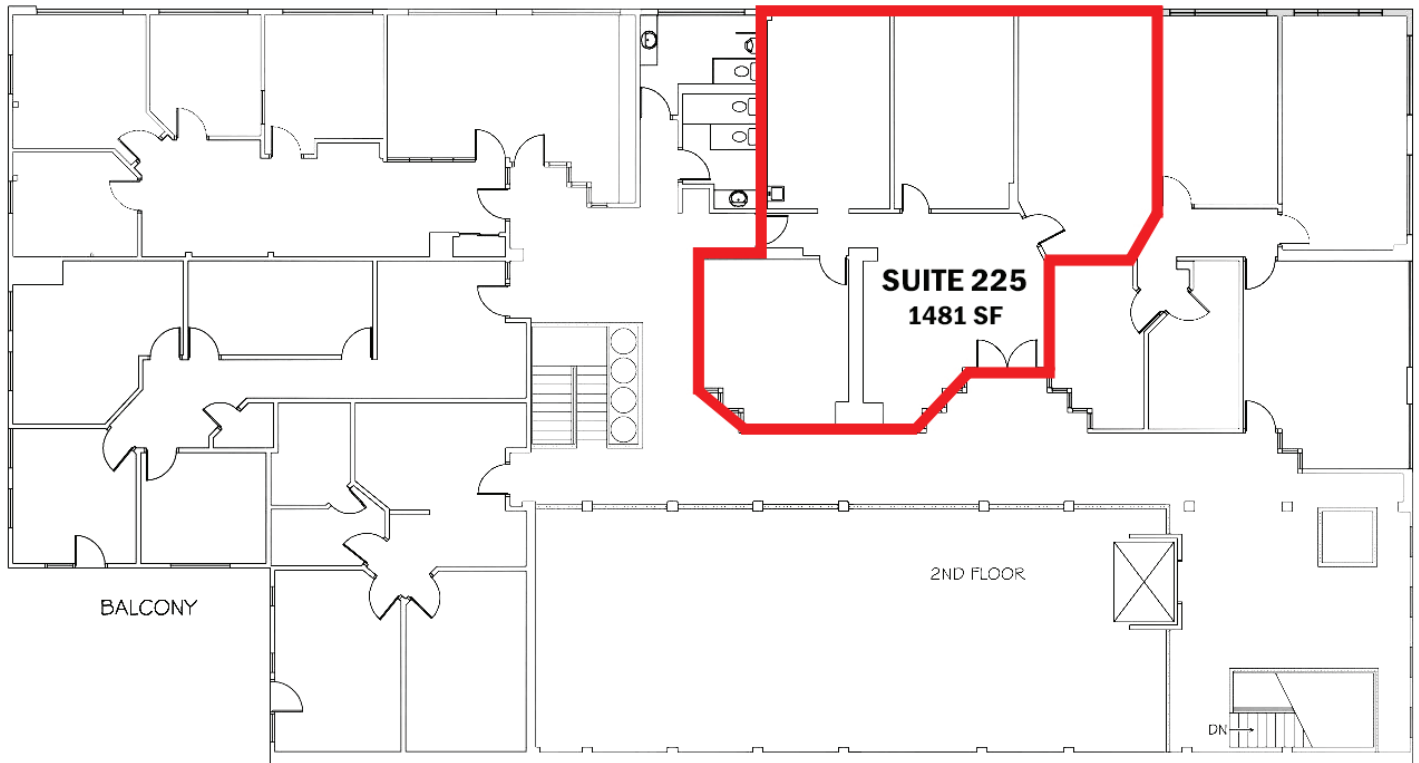

FLOOR PLAN

Mike Ilse

Broker Associate | Partner
Commercial Realtor®

701.223.2450

mike@aspengroupprealstate.com