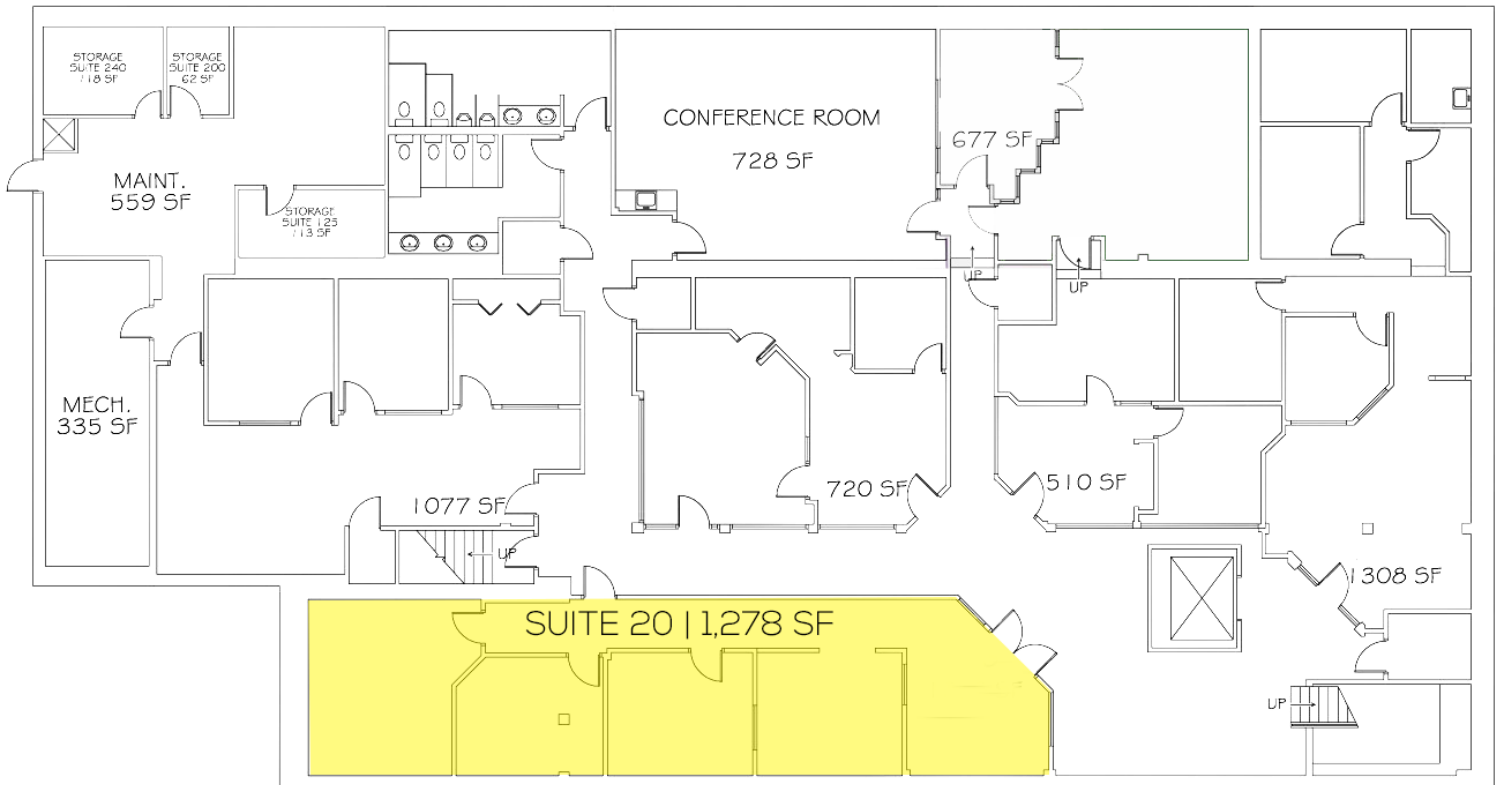

FLOOR PLAN

Mike Ilse

Broker Associate | Partner
Commercial Realtor®

701.223.2450

mike@aspengroupprealestate.com