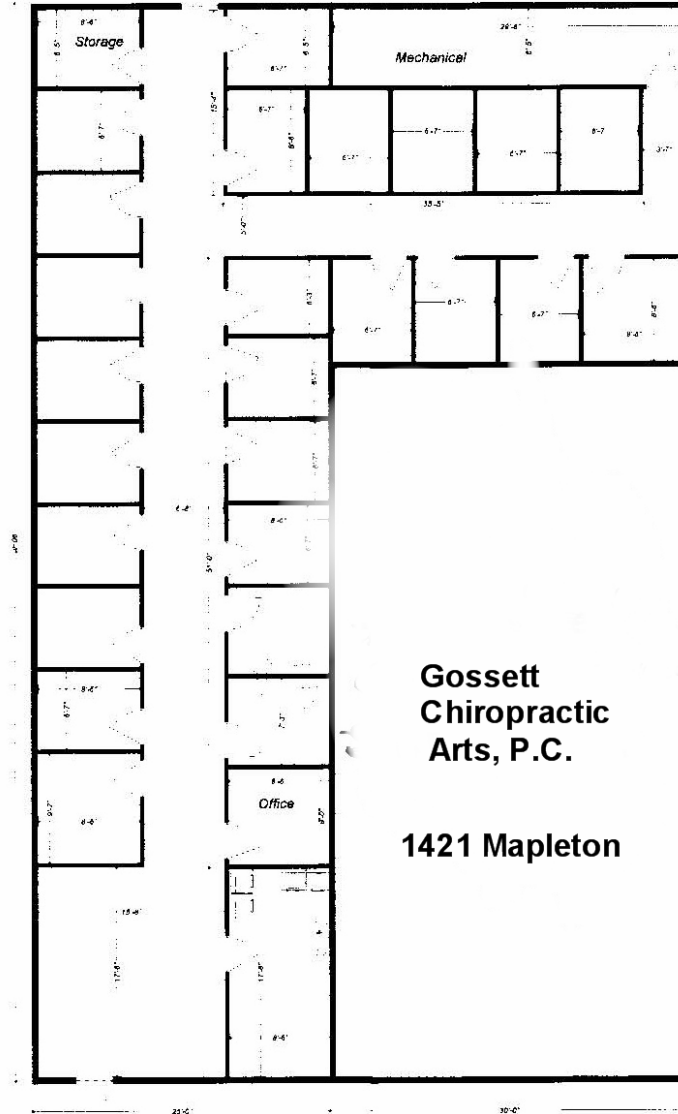

Fire exit

1423 Mapleton