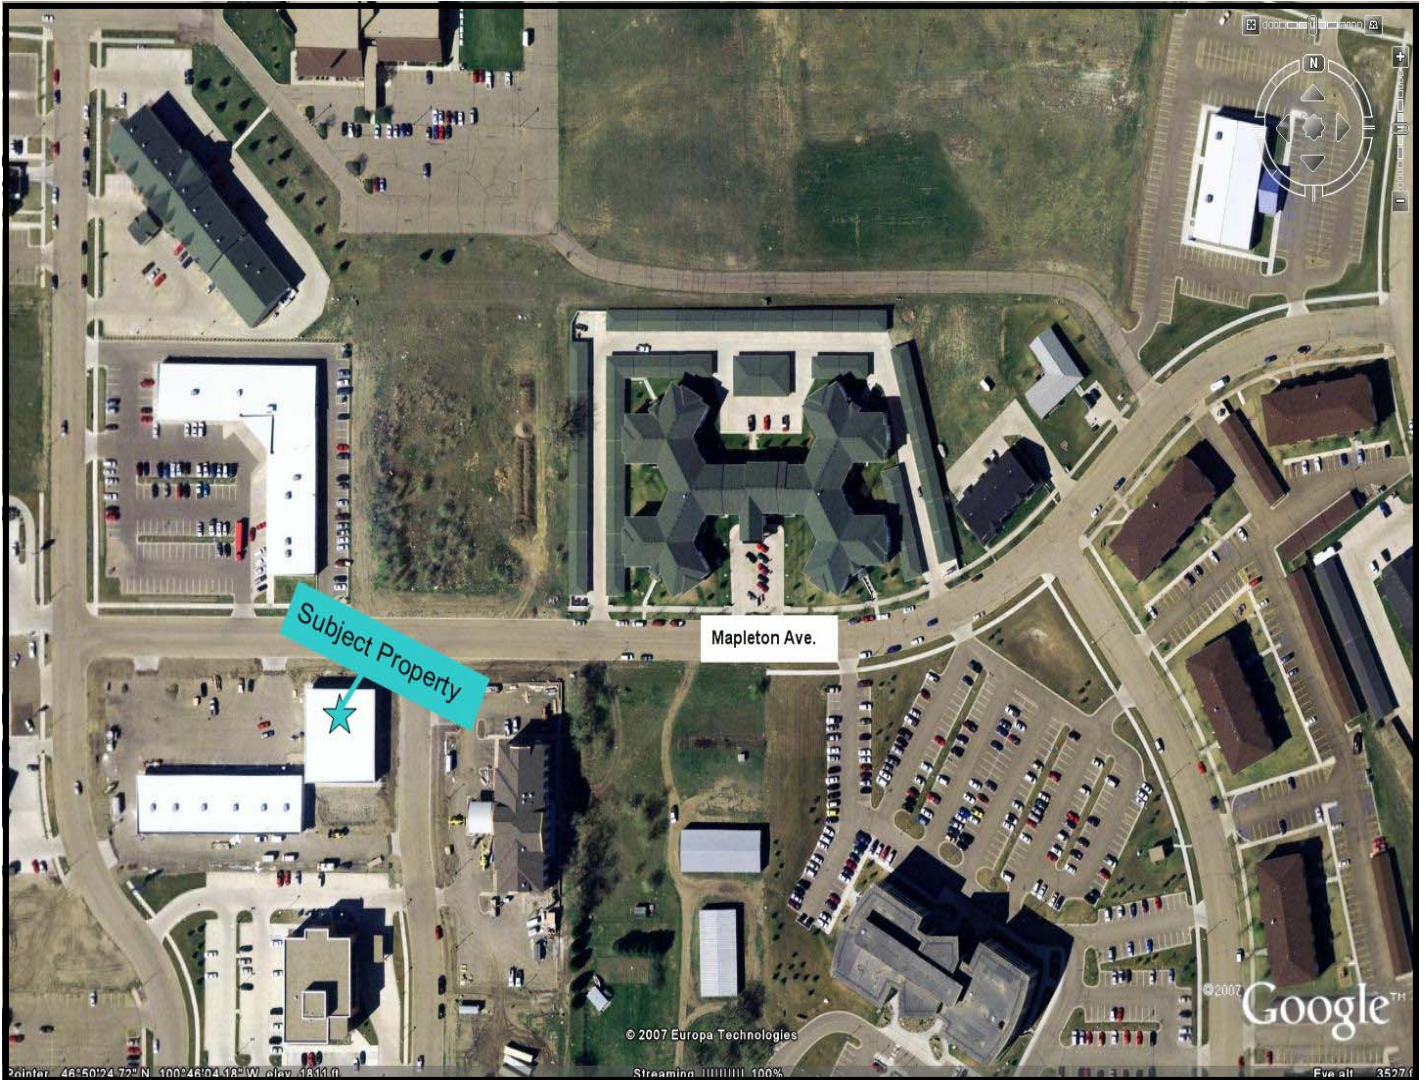

REAL ESTATE SERVICES
Bismarck, North Dakota