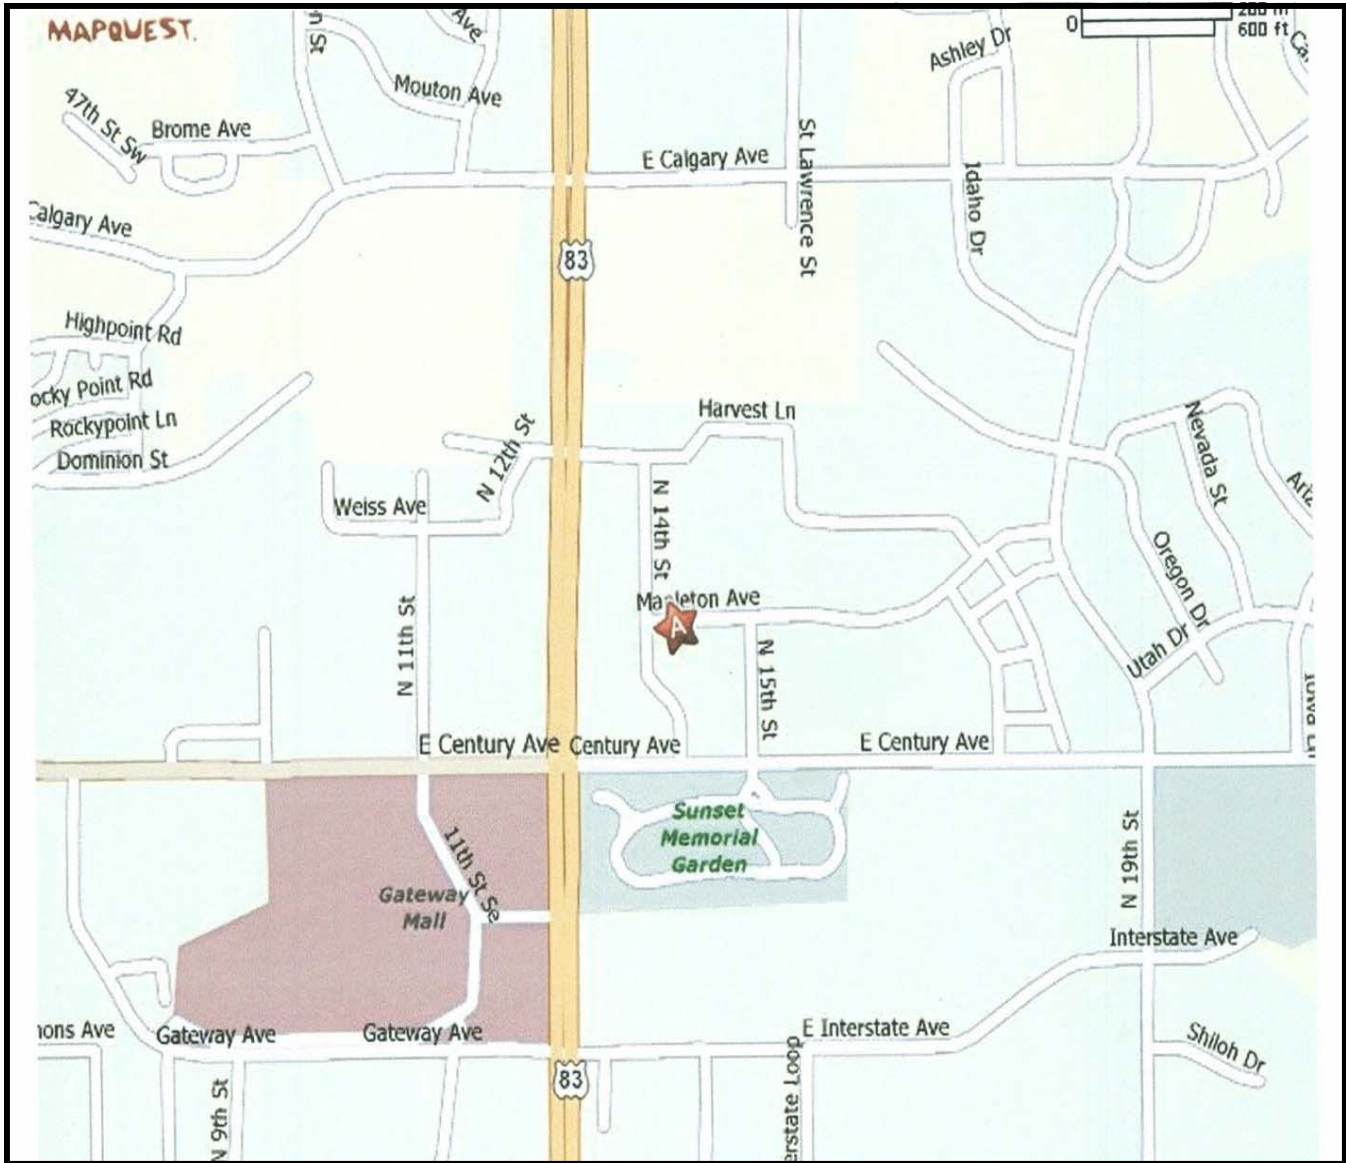

REAL ESTATE SERVICES
Bismarck, North Dakota